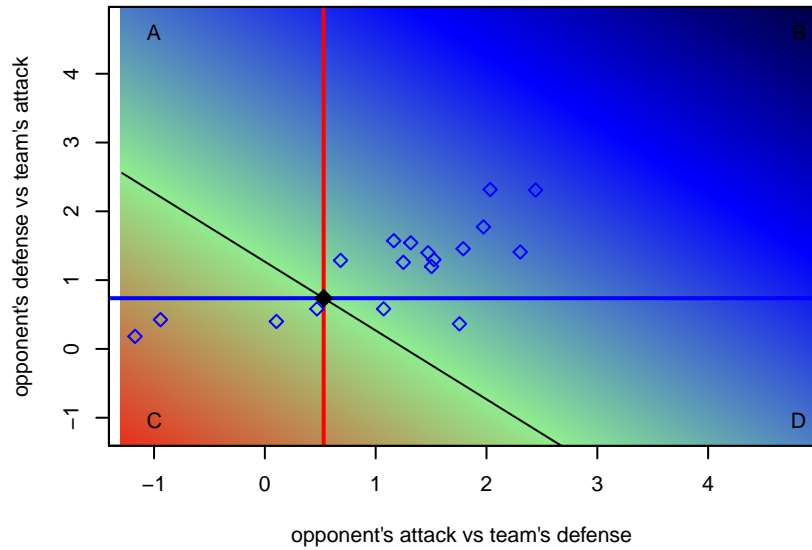

**attack and defense variance (black dot)
relative to other teams
and top 10 in region**

**attack and defense rating
relative to others at age
and all opponents in last 13 months**

**attack and defense rating
relative to others at age
and all opponents in last 13 months**

Performance relative to 13 month average

Performance relative to 13 month average

Distribution of opponents
 Red = Lose zone, Blue = Win zone, Green = Even
 Black line separates win/lose zones

lot. A=Neither has attack advantage, B=Opponent has both attack and defense advantage, C=Opponent has both attack and defense disadvantage, D=Both have