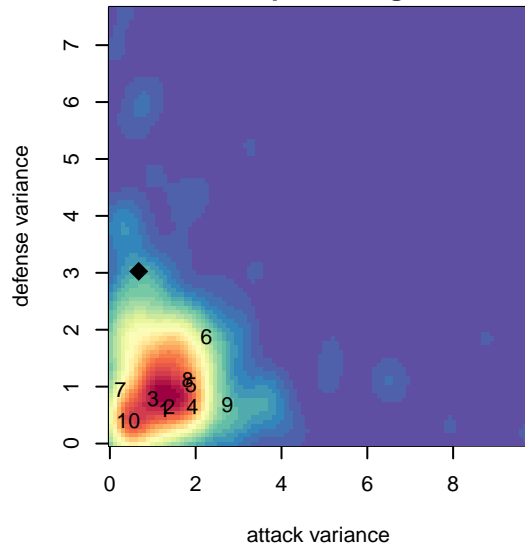

**attack and defense variance (black dot)
relative to other teams
and top 10 in region**

**attack and defense rating
relative to others at age
and all opponents in last 13 months**

**attack and defense rating
relative to others at age
and all opponents in last 13 months**

Performance relative to 13 month average

Performance relative to 13 month average

Distribution of opponents
 Red = Lose zone, Blue = Win zone, Green = Even
 Black line separates win/lose zones

lot. A=Neither has attack advantage, B=Opponent has both attack and defense advantage, C=Opponent has both attack and defense disadvantage, D=Both have