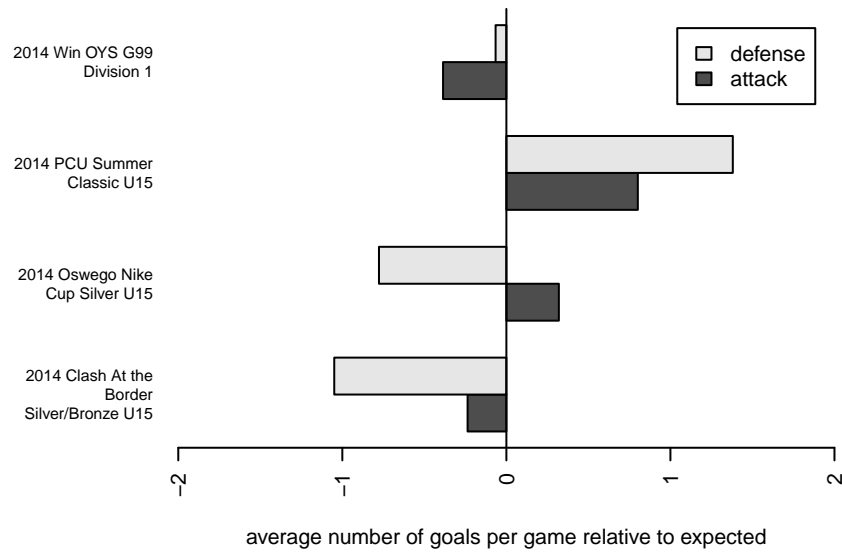

**attack and defense variance (black dot)
relative to other teams
and top 10 in region**

**attack and defense rating
relative to others at age
and all opponents in last 13 months**

**attack and defense rating
relative to others at age
and all opponents in last 13 months**

Performance relative to 13 month average

Performance relative to 13 month average

Distribution of opponents
 Red = Lose zone, Blue = Win zone, Green = Even
 Black line separates win/lose zones

lot. A=Neither has attack advantage, B=Opponent has both attack and defense advantage, C=Opponent has both attack and defense disadvantage, D=Both have