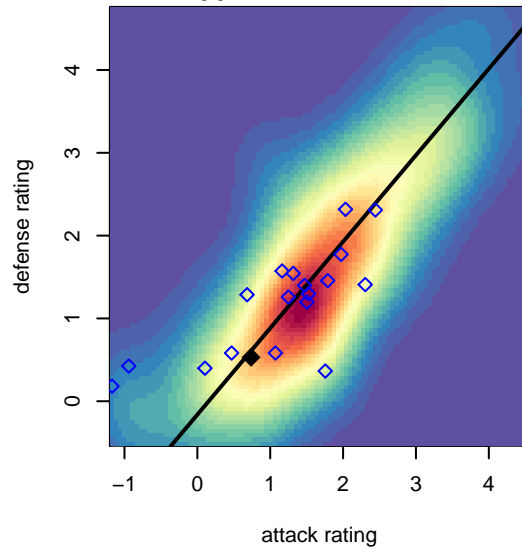

**attack and defense variance (black dot)
relative to other teams
and top 10 in region**

**attack and defense rating
relative to others at age
and all opponents in last 13 months**

**attack and defense rating
relative to others at age
and all opponents in last 13 months**

Performance relative to 13 month average

Performance relative to 13 month average

Distribution of opponents
 Red = Lose zone, Blue = Win zone, Green = Even
 Black line separates win/lose zones

lot. A=Neither has attack advantage, B=Opponent has both attack and defense advantage, C=Opponent has both attack and defense disadvantage, D=Both have